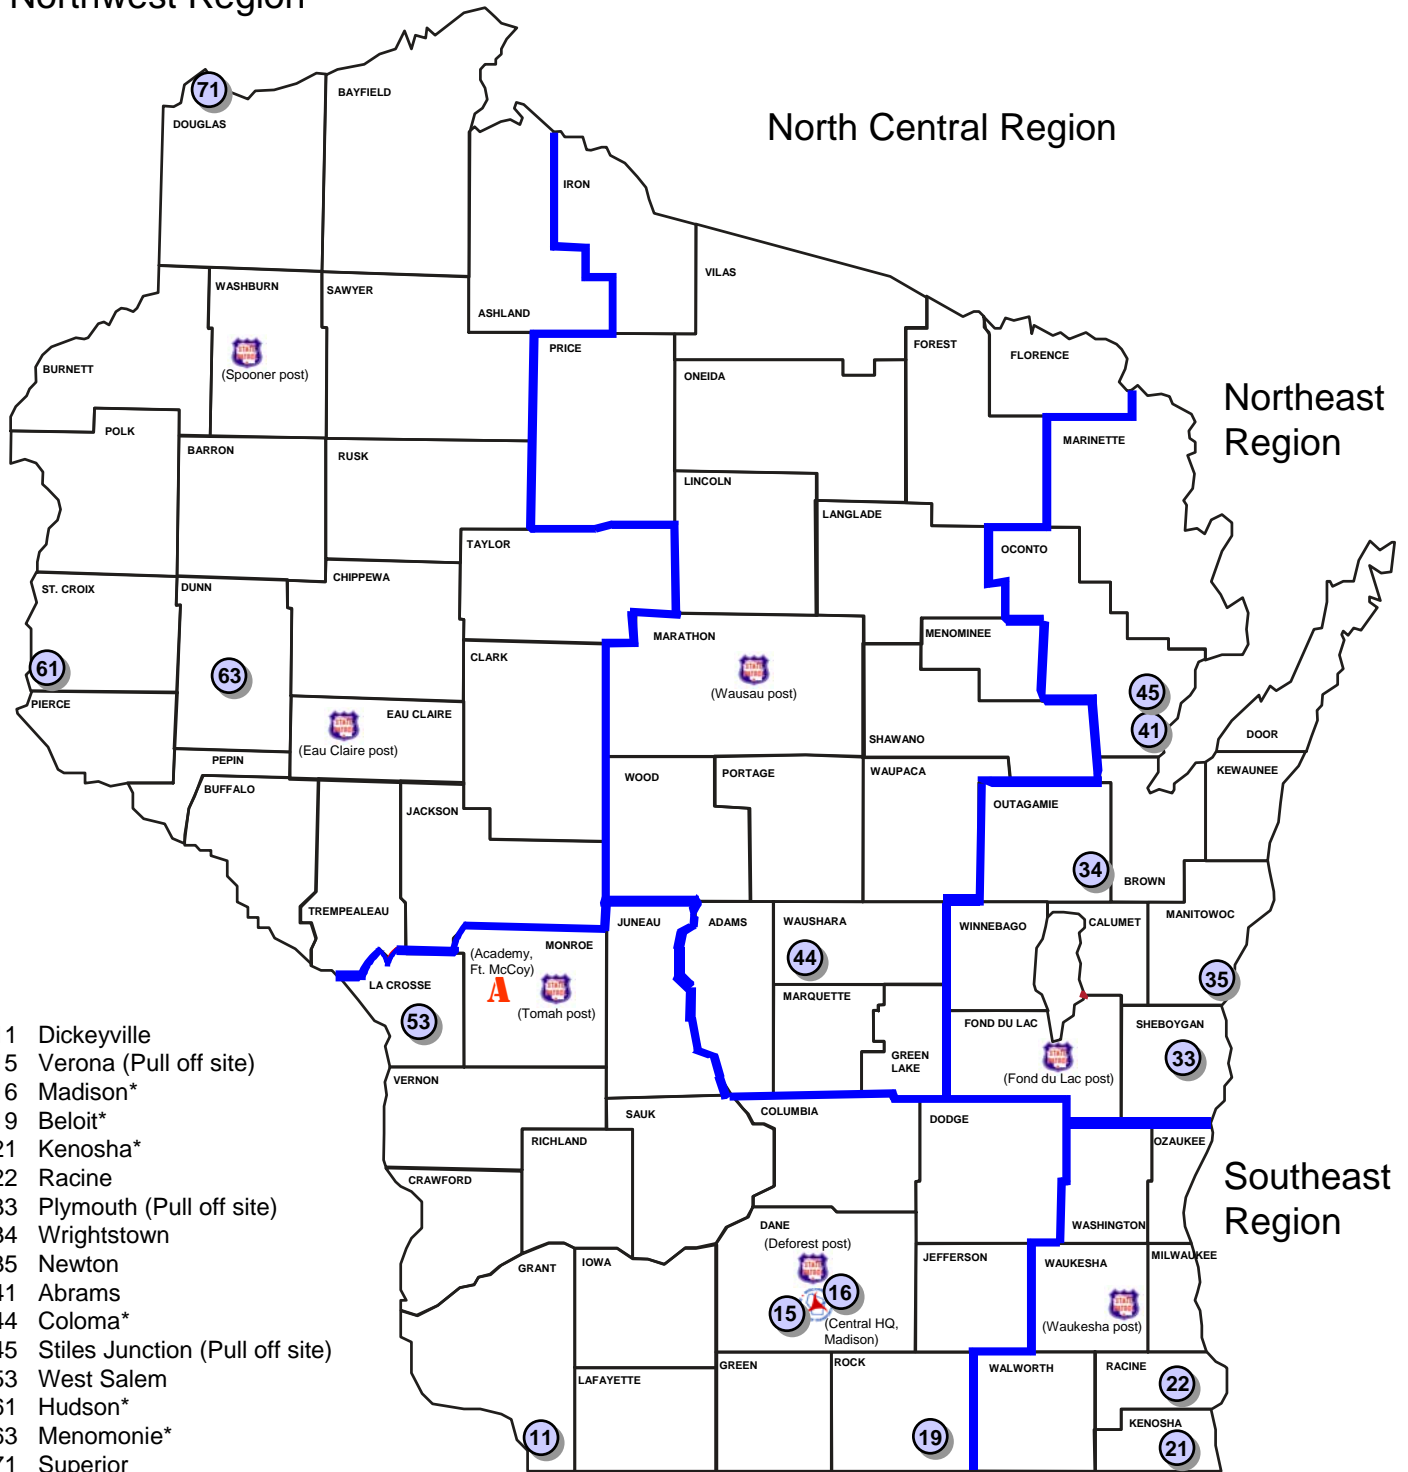

Wisconsin State Patrol Safety and Weight Enforcement Facilities

Northwest Region

- 11 Dickeyville
- 15 Verona (Pull off site)
- 16 Madison*
- 19 Beloit*
- 21 Kenosha*
- 22 Racine
- 33 Plymouth (Pull off site)
- 34 Wrightstown
- 35 Newton
- 41 Abrams
- 44 Coloma*
- 45 Stiles Junction (Pull off site)
- 53 West Salem
- 61 Hudson*
- 63 Menomonie*
- 71 Superior

* Weigh-in-motion

Southwest Region