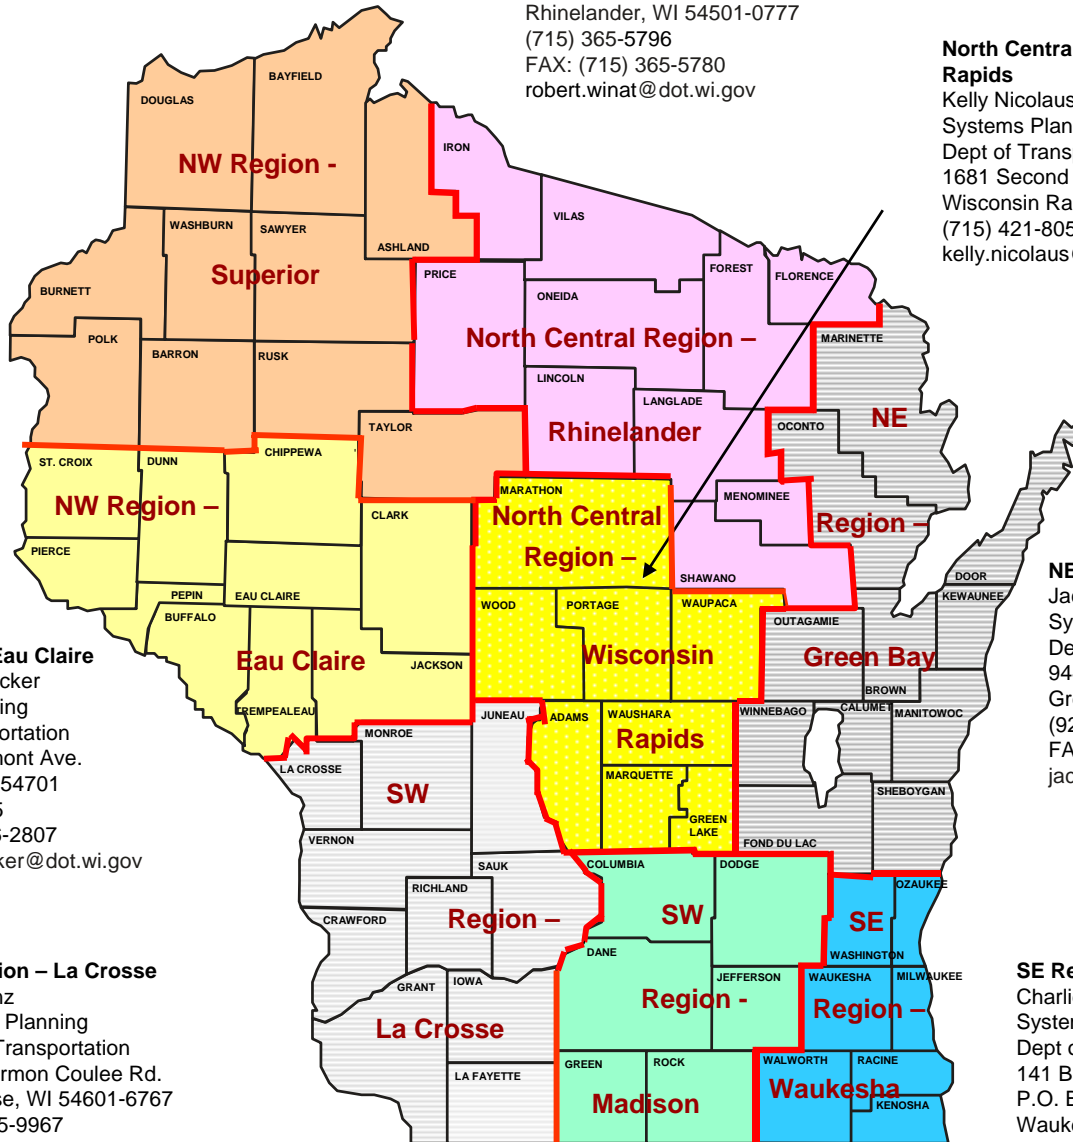

WisDOT Land Division Reviewers

NW Region - Superior

Kathy Jorgenson
Systems Planning Dept of Transportation
1701 N. 4th St.
Superior, WI 54880
(715) 392-7944
FAX: (715) 392-7863
kathryn.jorgenson@dot.wi.gov

North Central Region - Rhinelander

Bob Winat
Dept of Transportation
510 Hanson Lake Road
Rhinelander, WI 54501-0777
(715) 365-5796
FAX: (715) 365-5780
robert.winat@dot.wi.gov

North Central Region - Wisconsin Rapids

Kelly Nicolaus
Systems Planning
Dept of Transportation
1681 Second Avenue South
Wisconsin Rapids, WI 54495-4722
(715) 421-8051 FAX: (715) 421-8024
kelly.nicolaus@dot.wi.gov

NW Region - Eau Claire

Tammy Ricksecker
Systems Planning
Dept of Transportation
718 W. Clairemont Ave.
Eau Claire, WI 54701
(715) 836-3905
FAX: (715) 836-2807
tammy.ricksecker@dot.wi.gov

NE Region - Green Bay

Jackie Eisch
Systems Planning
Dept of Transportation
944 Vanderperren Way
Green Bay, WI 54304
(920) 492-7734
FAX: (920) 492-5711
jackie.eisch@dot.wi.gov

SW Region - La Crosse

Mike Lenz
Systems Planning
Dept of Transportation
3550 Mormon Coulee Rd.
La Crosse, WI 54601-6767
(608) 785-9967
FAX: (608) 785-9969
michael.lenz@dot.wi.gov

SE Region - Waukesha

Charlie Gilbertson
Systems Planning
Dept of Transportation
141 Barstow Street
P.O. Box 798
Waukesha, WI 53187-0789
(262) 548-6704
FAX: (262) 548-8655
charles.gilbertson@dot.wi.gov

SW Region - Madison

Jean Mancheski
Systems Planning
Dept of Transportation
2101 Wright Street
Madison, WI 53704
(608) 246-3807
FAX: (608) 246-3819
jean.mancheski@dot.wi.gov

WisDOT Central Office (Madison)

Michael Roach
Dept of Transportation
4802 Sheboygan Ave. Rm. 501
P.O. Box 7916
Madison, WI 53707-7916
(608) 266-2372 or (608) 516-6340
FAX: (608) 267-1862
michael.roach@dot.wi.gov