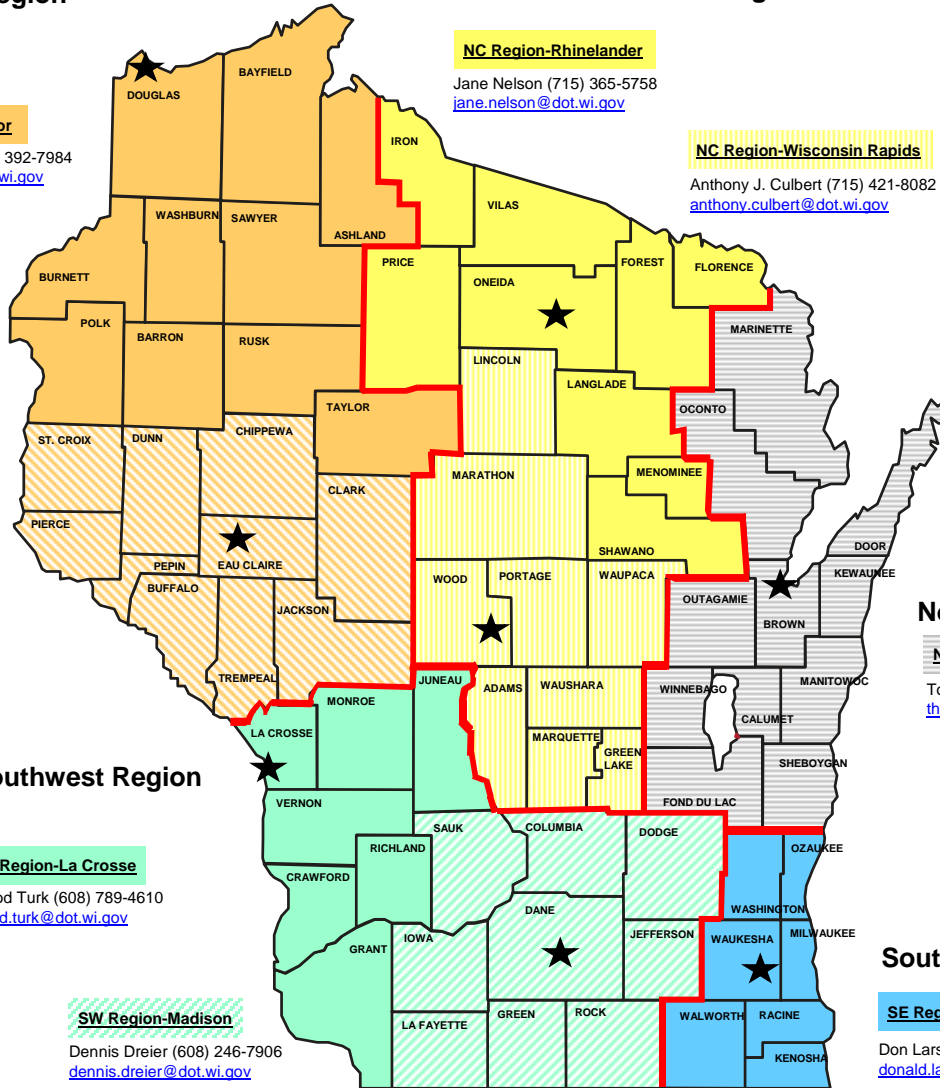

WisDOT Regions

Outdoor Advertising Program

Northwest Region

NW Region-Superior

Patricia Pollock (715) 392-7984
patricia.pollock@dot.wi.gov

NW Region-Eau Claire

Wende Brunner
(715) 836-2724
wende.brunner@dot.wi.gov

Southwest Region

SW Region-La Crosse

Jarrod Turk (608) 789-4610
jarrod.turk@dot.wi.gov

SW Region-Madison

Dennis Dreier (608) 246-7906
dennis.dreier@dot.wi.gov

North Central Region

NC Region-Rhineland

Jane Nelson (715) 365-5758
jane.nelson@dot.wi.gov

NC Region-Wisconsin Rapids

Anthony J. Culbert (715) 421-8082
anthony.culbert@dot.wi.gov

Northeast Region

NE Region-Green Bay

Tom Tilleman (920) 492-5650
thomas.tilleman@dot.wi.gov

Southeast Region

SE Region-Waukesha

Don Larson (262) 548-5890
donald.larson@dot.wi.gov

Bureau of Highway Operations-Madison

Deborah Brucaya (608) 266-3813
(Statewide contact - all regions)
deborah.brucaya@dot.wi.gov