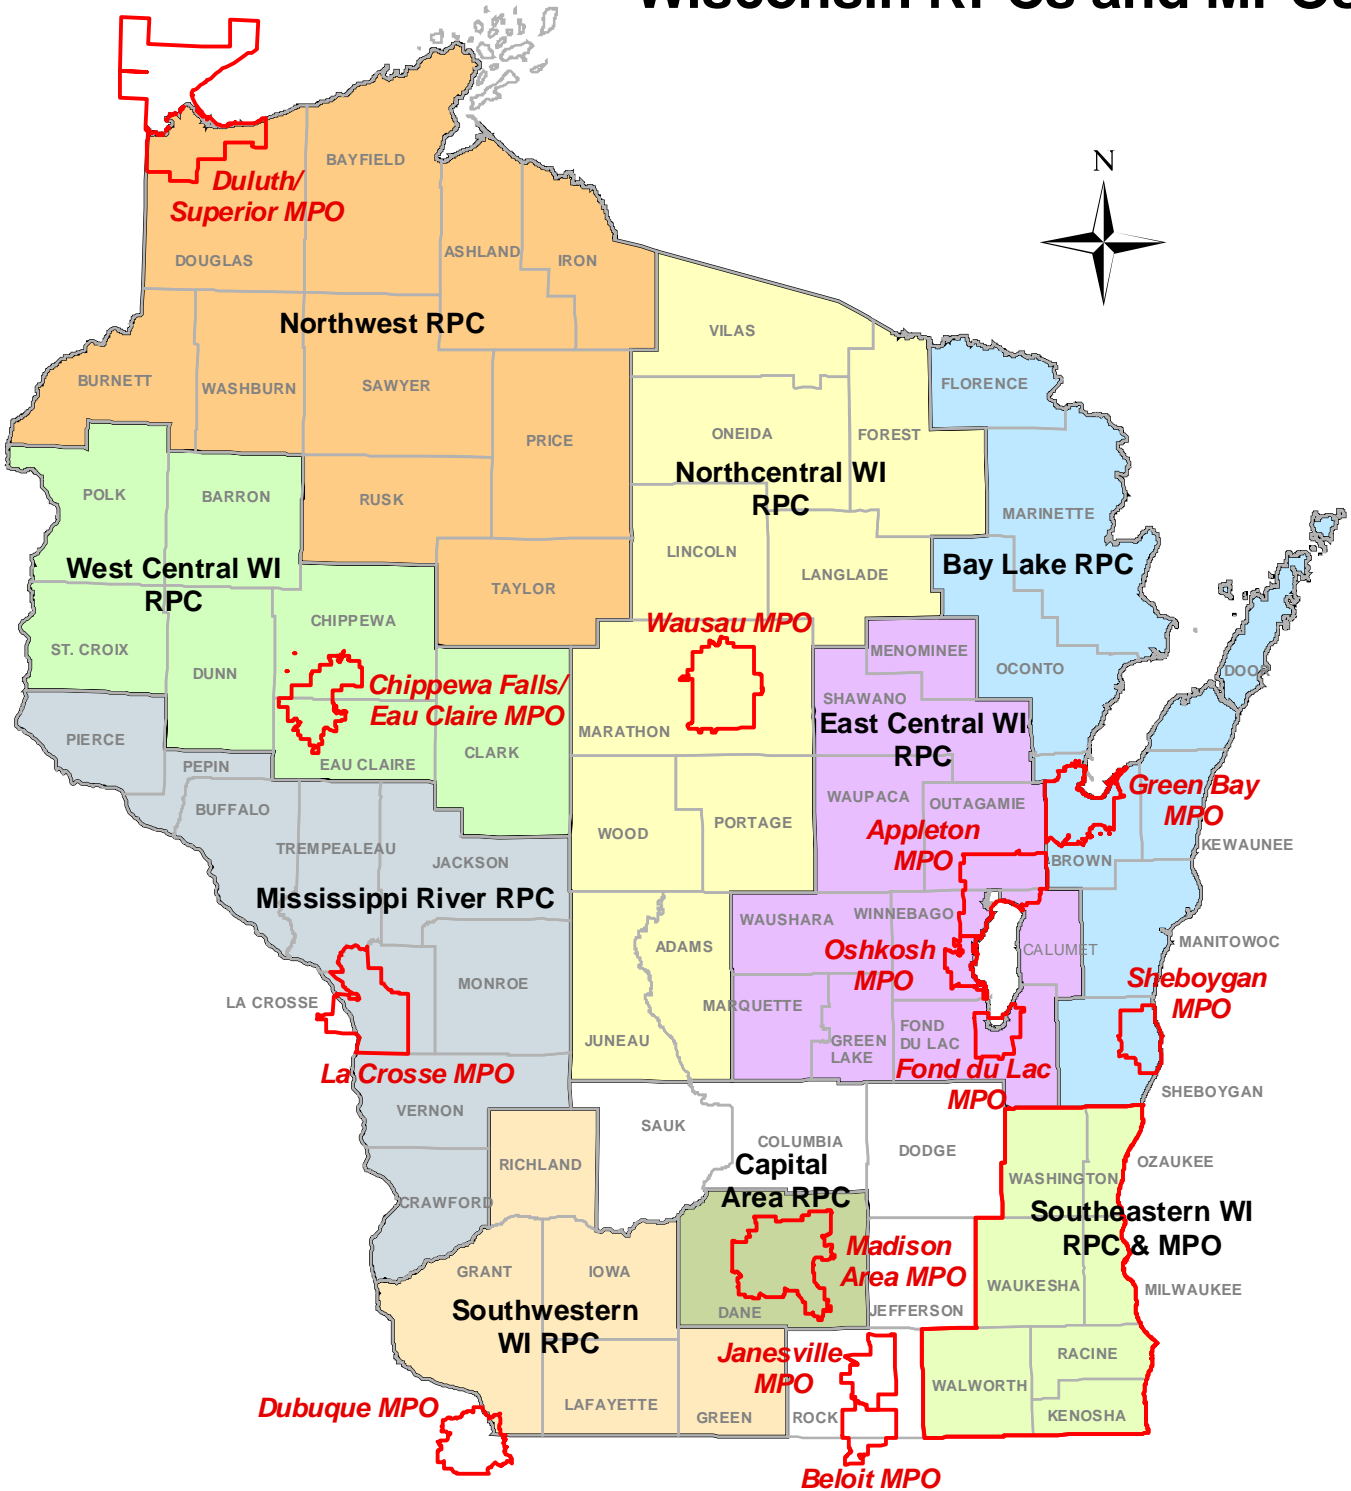

# Wisconsin RPCs and MPOs

\*The red borders of the MPOs indicate approved planning area boundaries.

\*Columbia, Dodge, Jefferson, Rock, and Sauk Counties are not members of and are not served by any RPC.