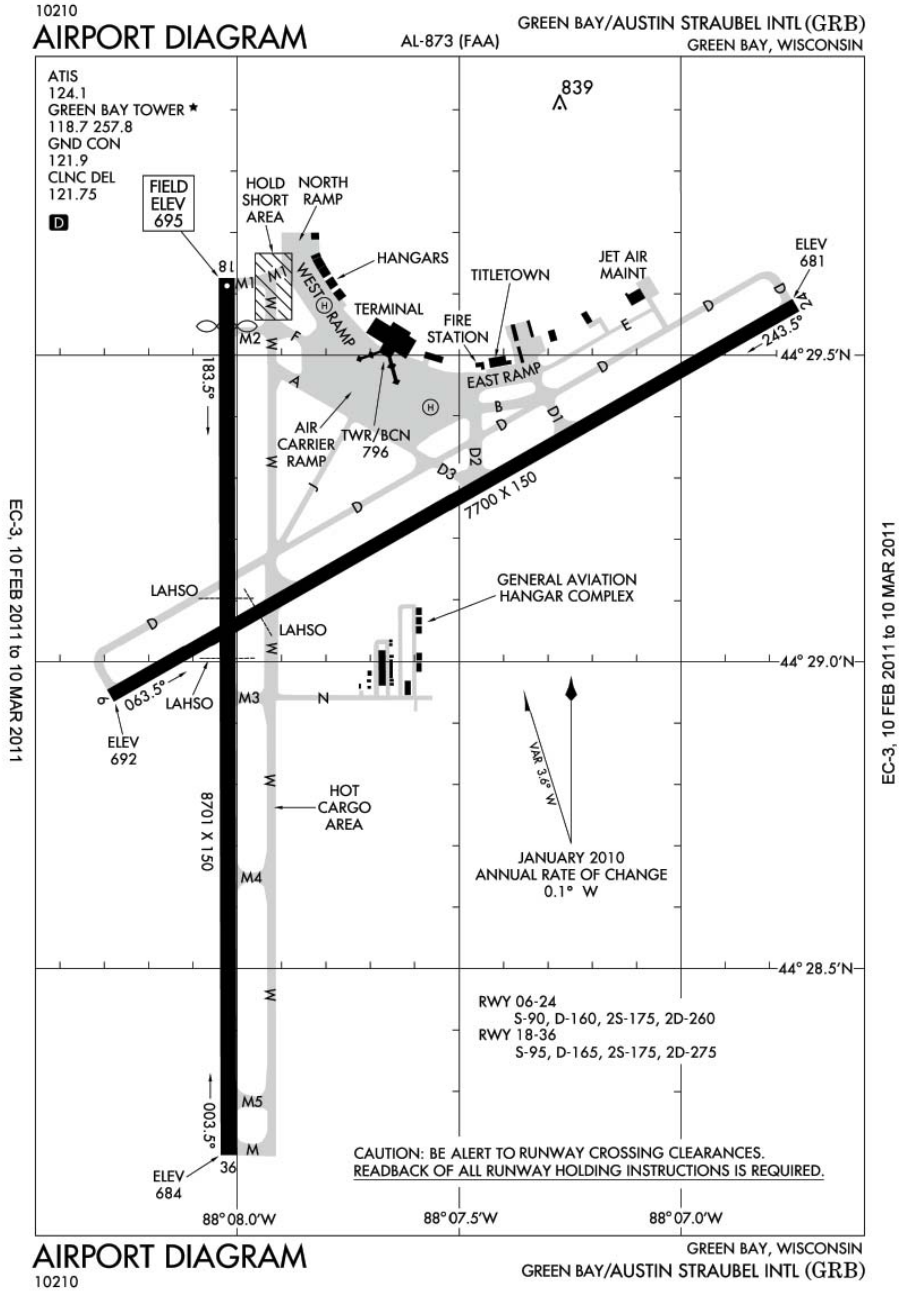

Austin Straubel Airport Diagram

EC-3, 10 FEB 2011 to 10 MAR 2011

EC-3, 10 FEB 2011 to 10 MAR 2011