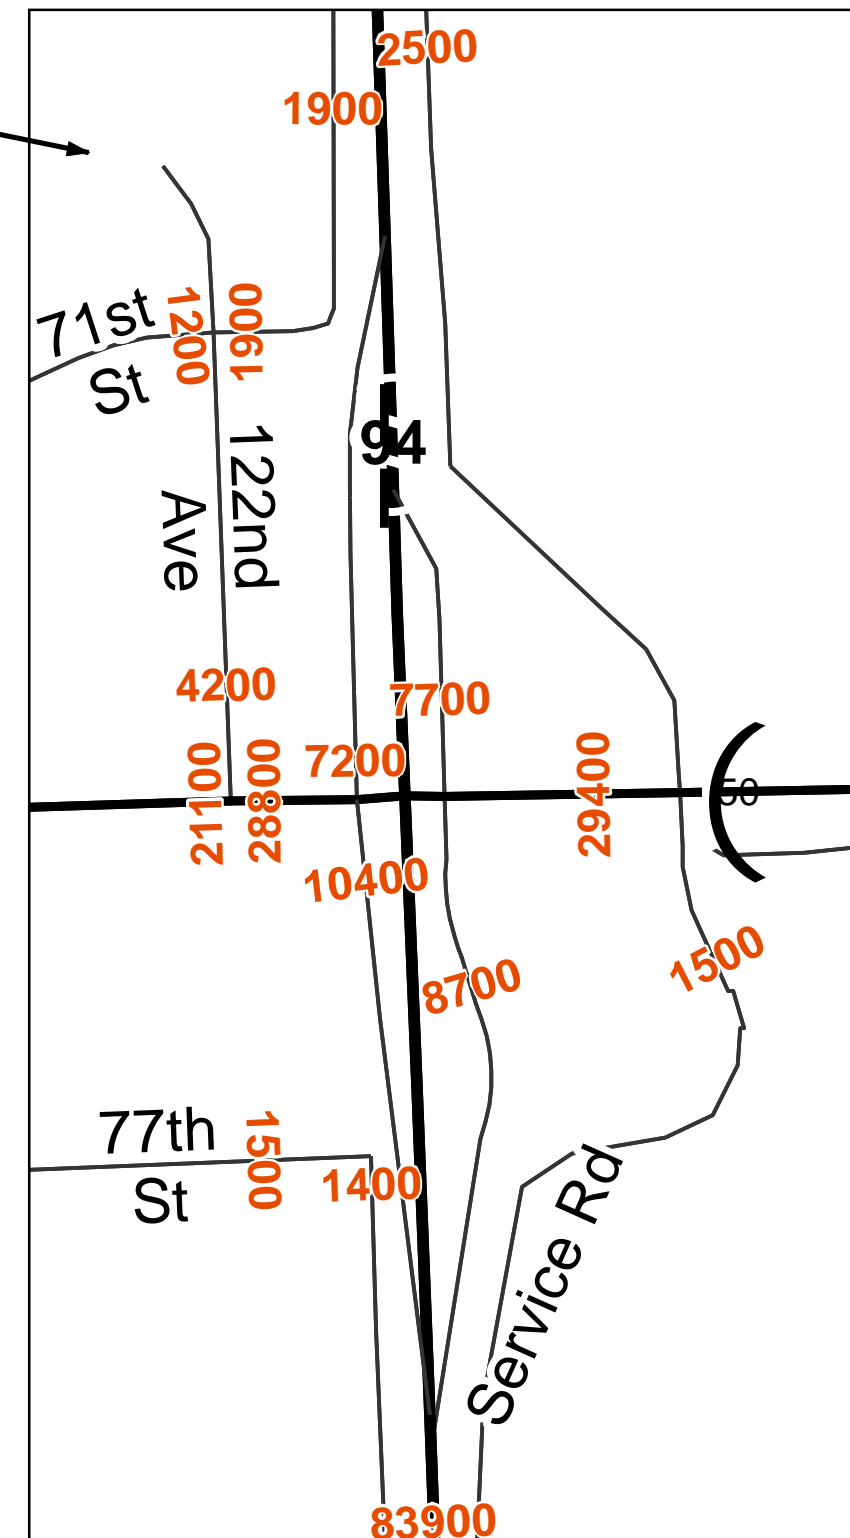

See Racine County Map

p

2005
I-94 Study Area
Kenosha County
Annual Average Daily Traffic

9999 - 2005 AADT
9999 - AADT prior to 2005