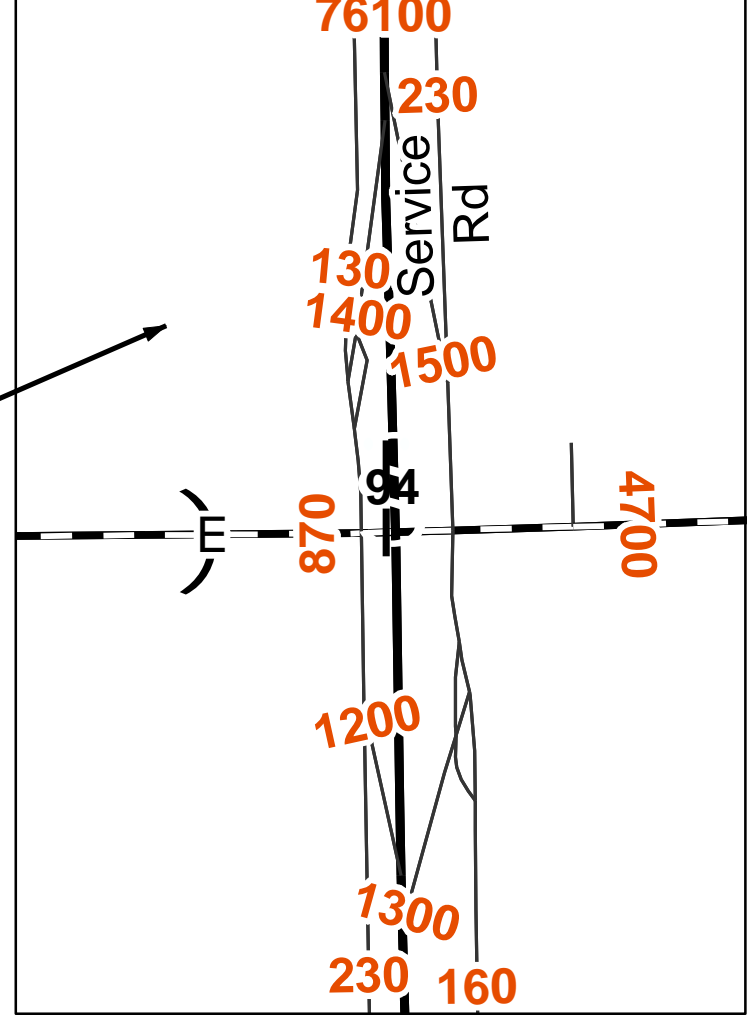

See Racine County Map

p

2005
I-94 Study Area
Kenosha County
Annual Average Daily Traffic

9999 - 2005 AADT
9999 - AADT prior to 2005