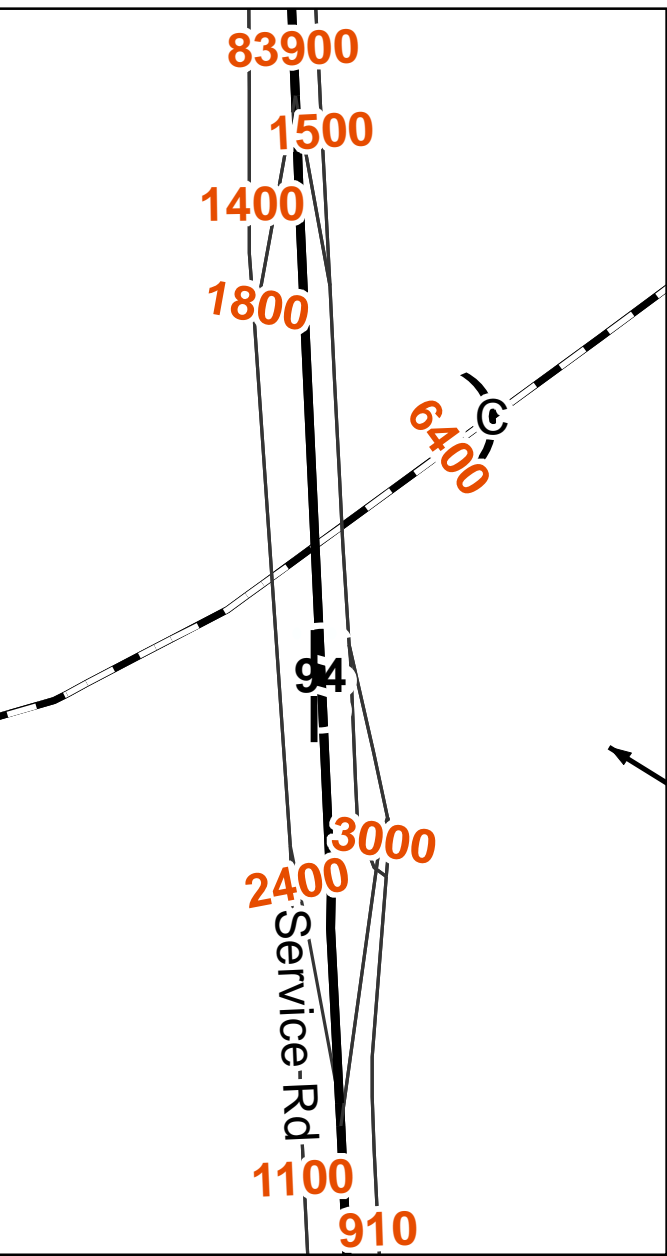

See Racine County Map

p

2005
I-94 Study Area
Kenosha County
Annual Average Daily Traffic

9999 - 2005 AADT
9999 - AADT prior to 2005