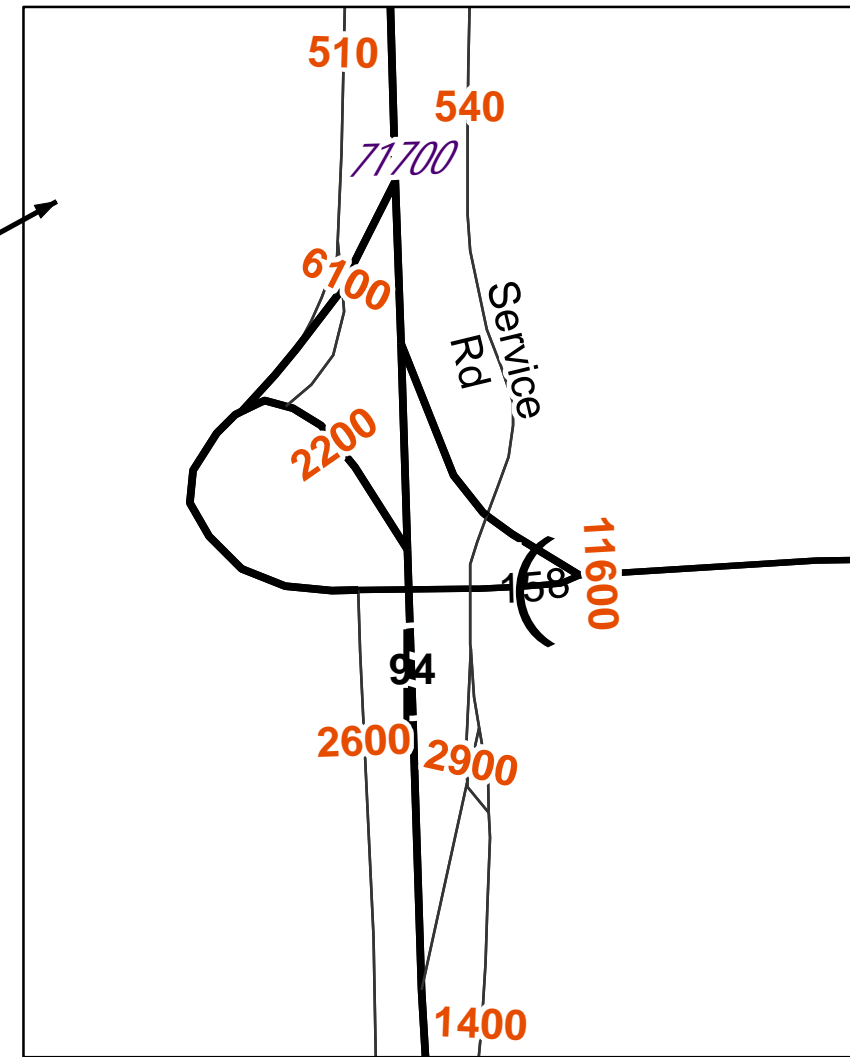

See Racine County Map

p

2005
I-94 Study Area
Kenosha County
Annual Average Daily Traffic

9999 - 2005 AADT
9999 - AADT prior to 2005