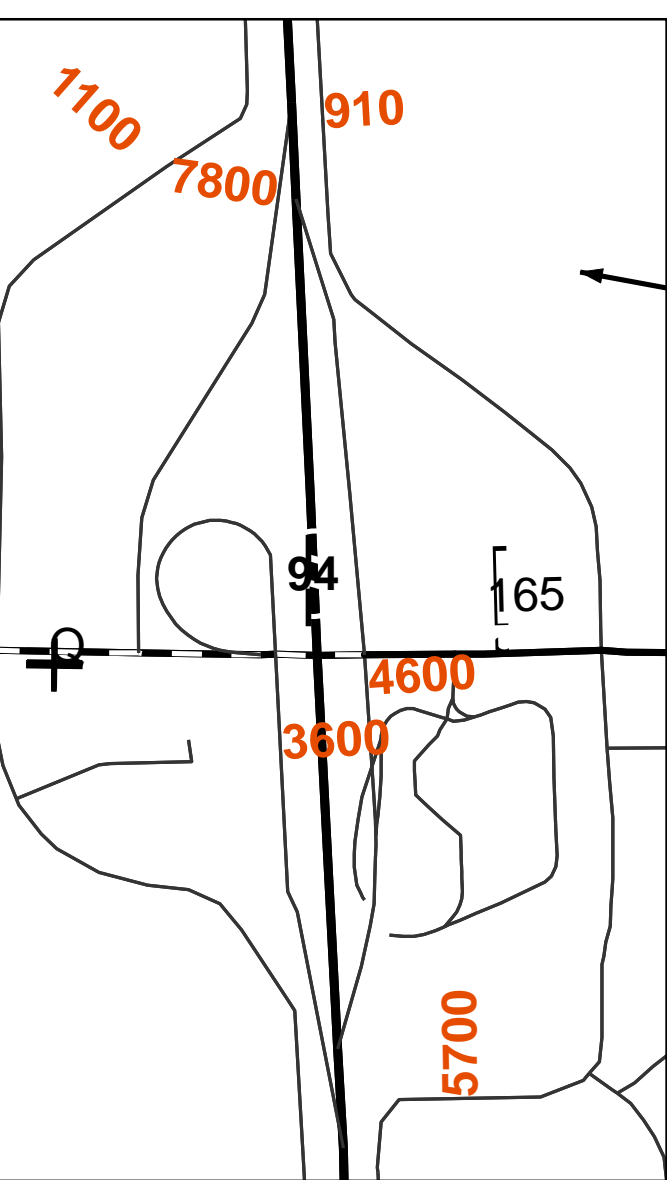

See Racine County Map

p

2005
I-94 Study Area
Kenosha County
Annual Average Daily Traffic

9999 - 2005 AADT
9999 - AADT prior to 2005