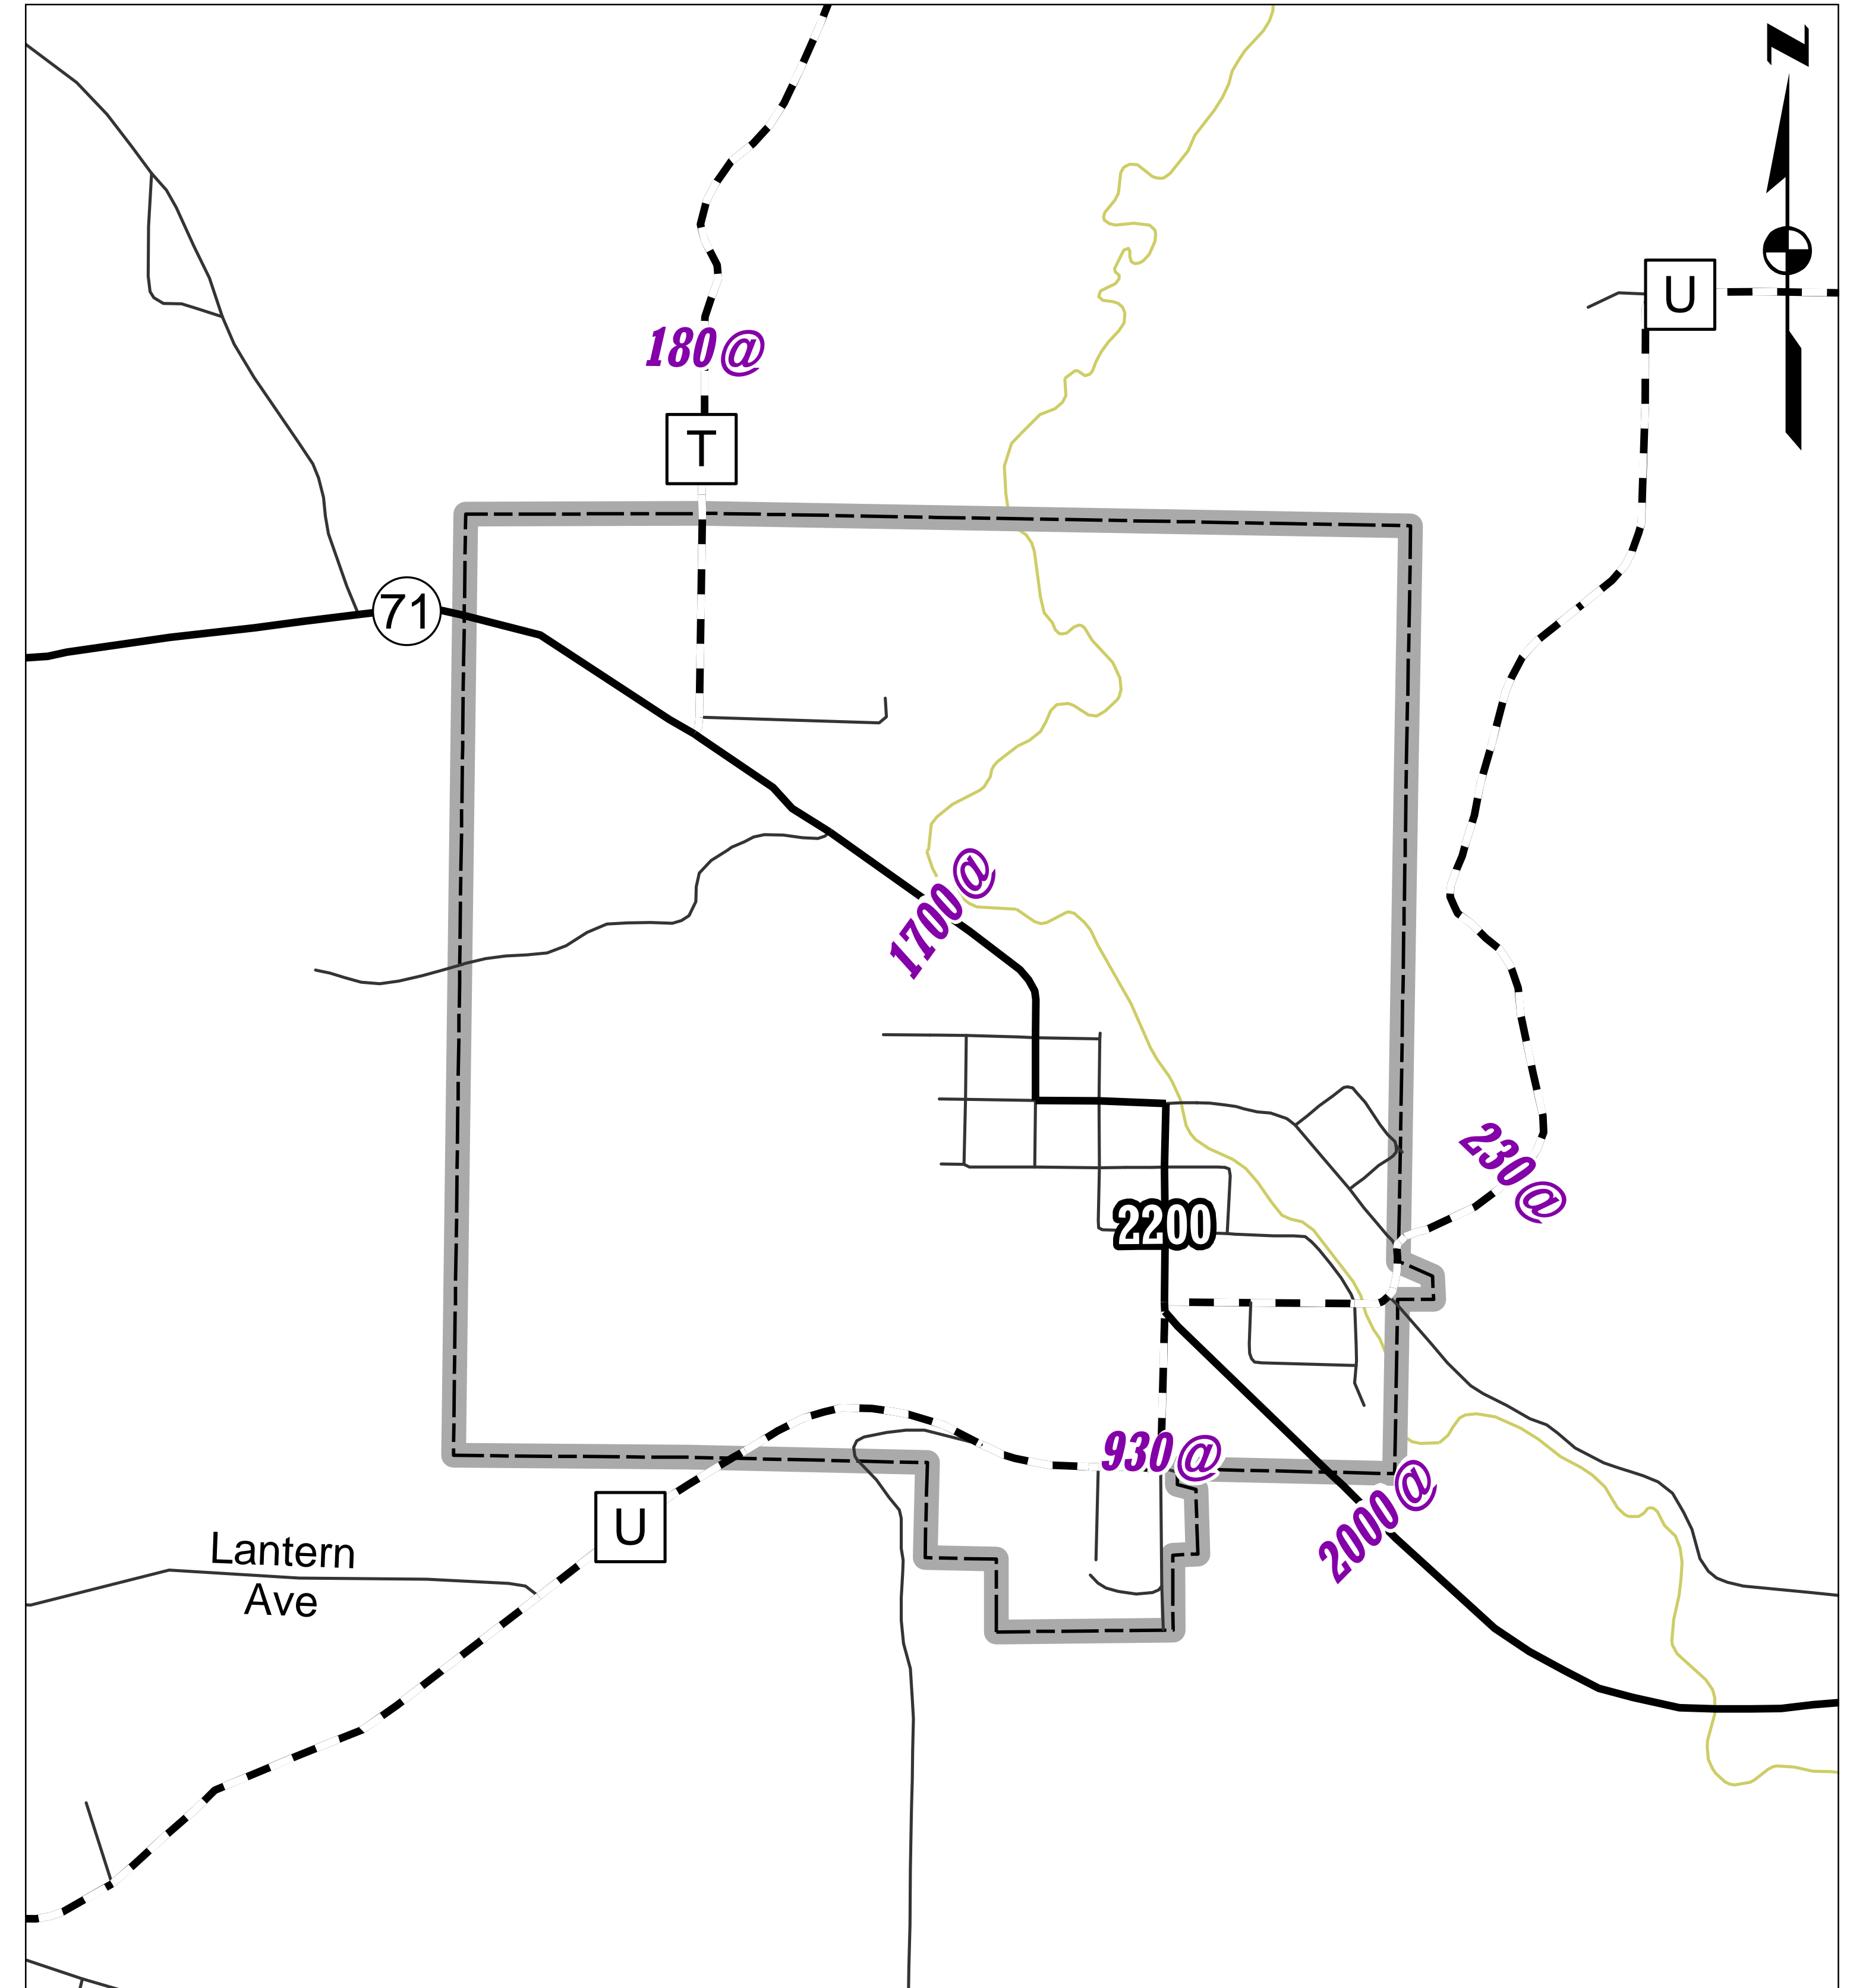

Wilton

Norwalk

Kendall

Cashton

2006

INSETS

MONROE County

Annual Average Daily Traffic

9999 - AADT - 2006

9999# - AADT - 2005

9999^ - AADT - 2002

9999\* - AADT - 2004

9999-- - AADT - 2001

9999@ - AADT - 2003

9999x - AADT - 2000 or older

Character following AADT on map designates year