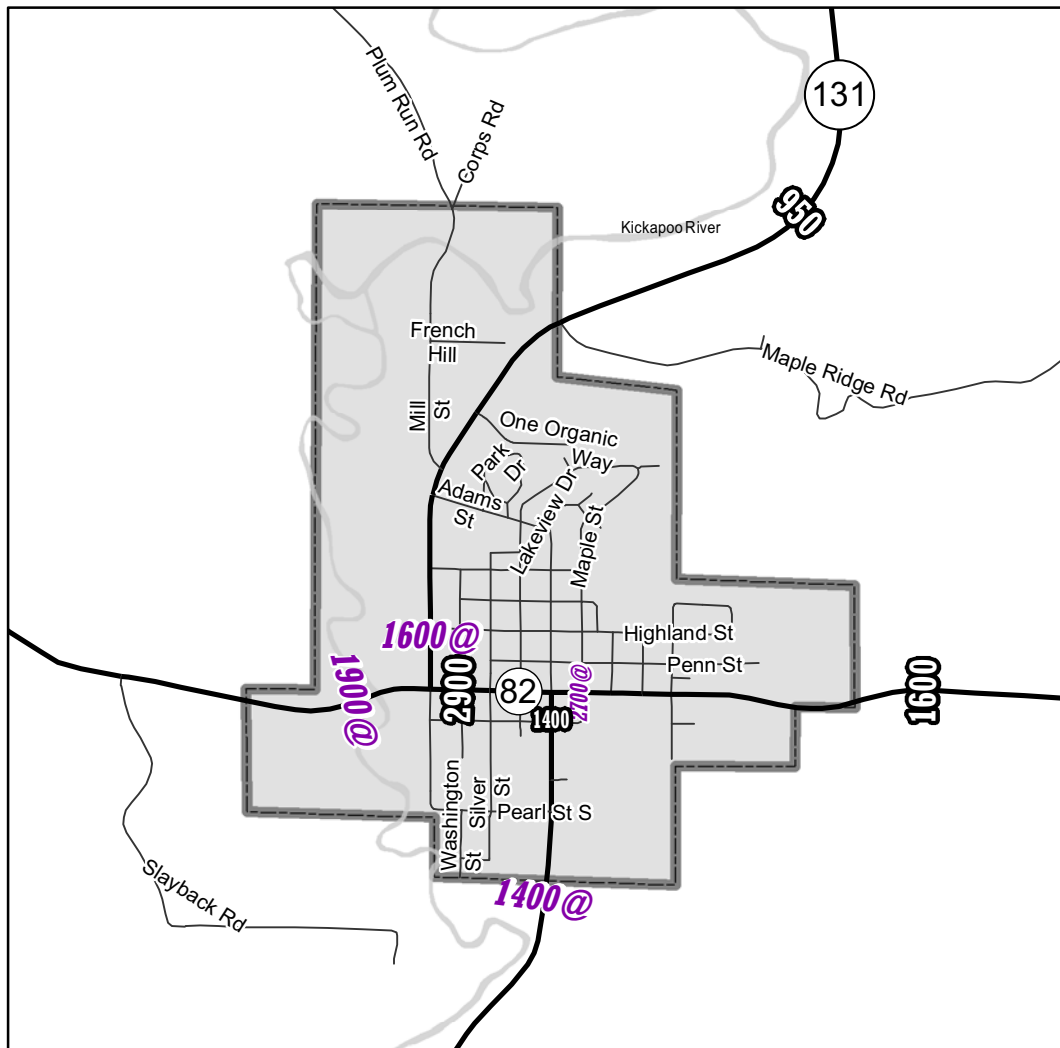

COON VALLEY

LA FARGE

GENOA

READSTOWN

CHASEBURG

9999 - AADT - 2007

- 9999# - AADT - 2006
- 9999* - AADT - 2005
- 9999@ - AADT - 2004
- 9999^ - AADT - 2003
- 9999~ - AADT - 2002
- 9999x - AADT - 2001 or older
- Character following AADT on map designates year
- AADT for RAMPS lie parallel to road
- AADT for Roads lie perpendicular to road

Legend

- IH
- USH
- STH
- - - - CTH
- Local Roads
- Railroads

2007

INSETS 1 of 2

VERNON County

Annual Average Daily Traffic