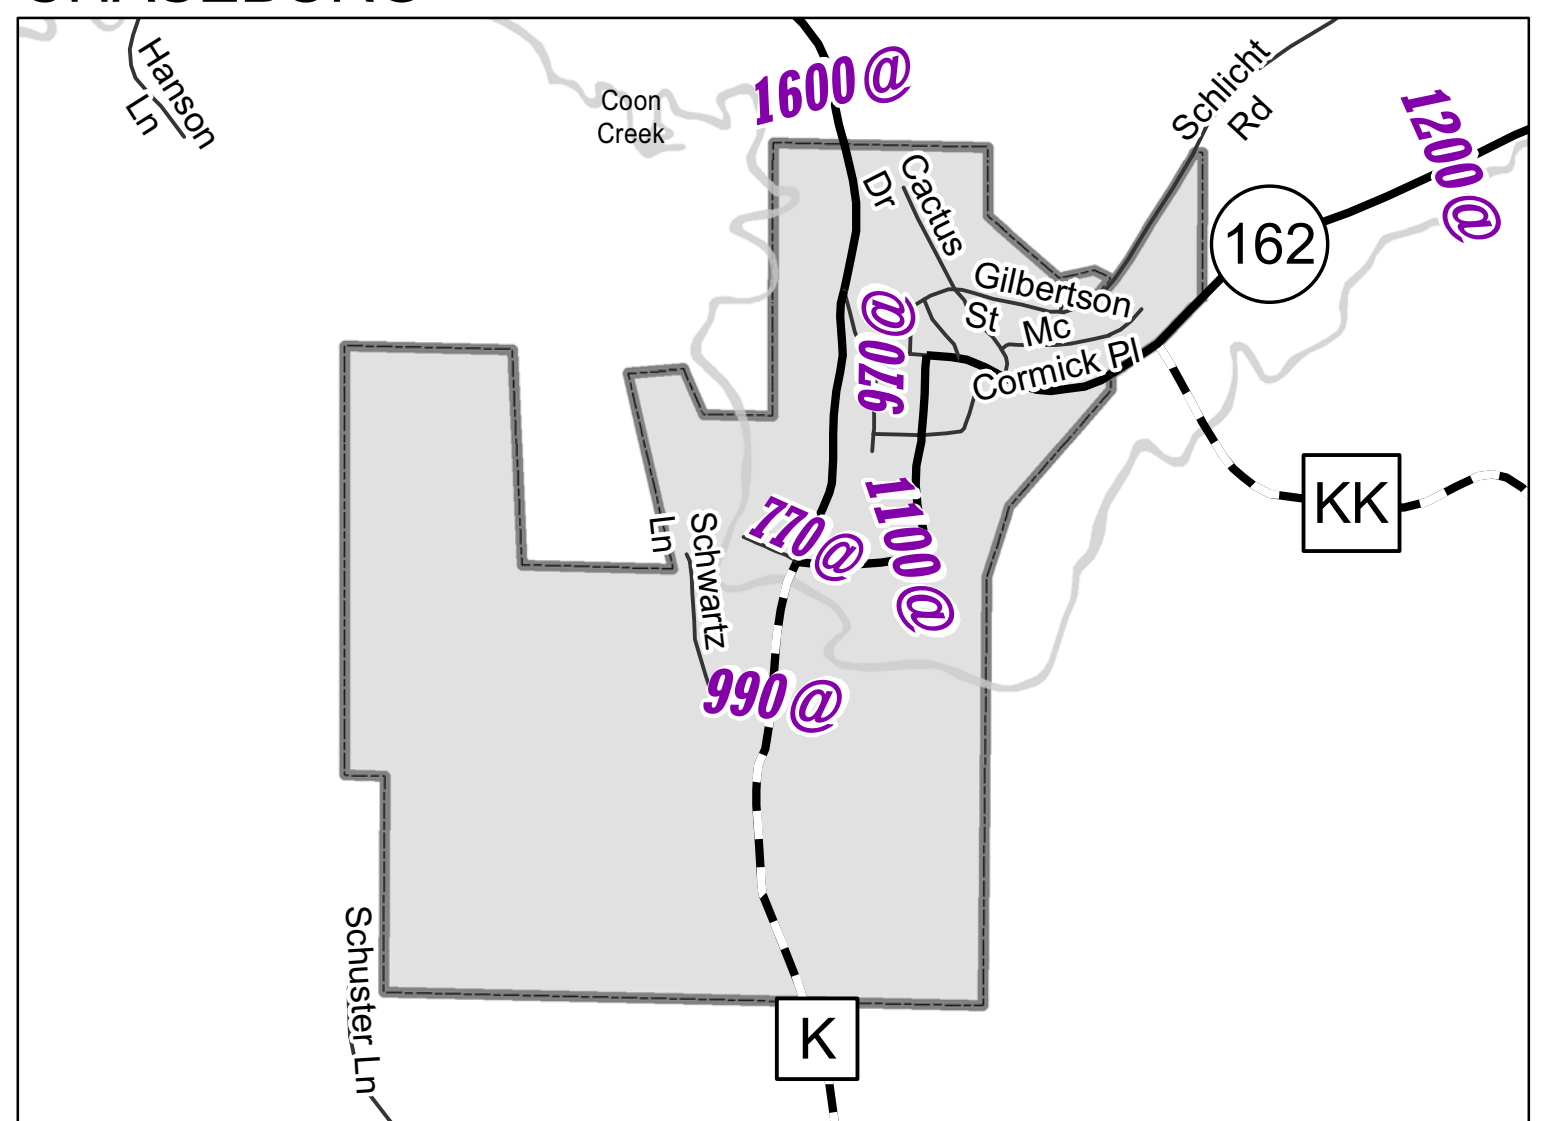

COON VALLEY

LA FARGE

GENOA

READSTOWN

CHASEBURG

9999 - AADT - 2007

- 9999# - AADT - 2006
- 9999* - AADT - 2005
- 9999@ - AADT - 2004
- 9999^ - AADT - 2003
- 9999~ - AADT - 2002
- 9999x - AADT - 2001 or older
- Character following AADT on map designates year
- AADT for RAMPS lie parallel to road
- AADT for Roads lie perpendicular to road

Legend

- IH
- USH
- STH
- - - - CTH
- Local Roads
- Railroads

2007

INSETS 1 of 2

VERNON County

Annual Average Daily Traffic