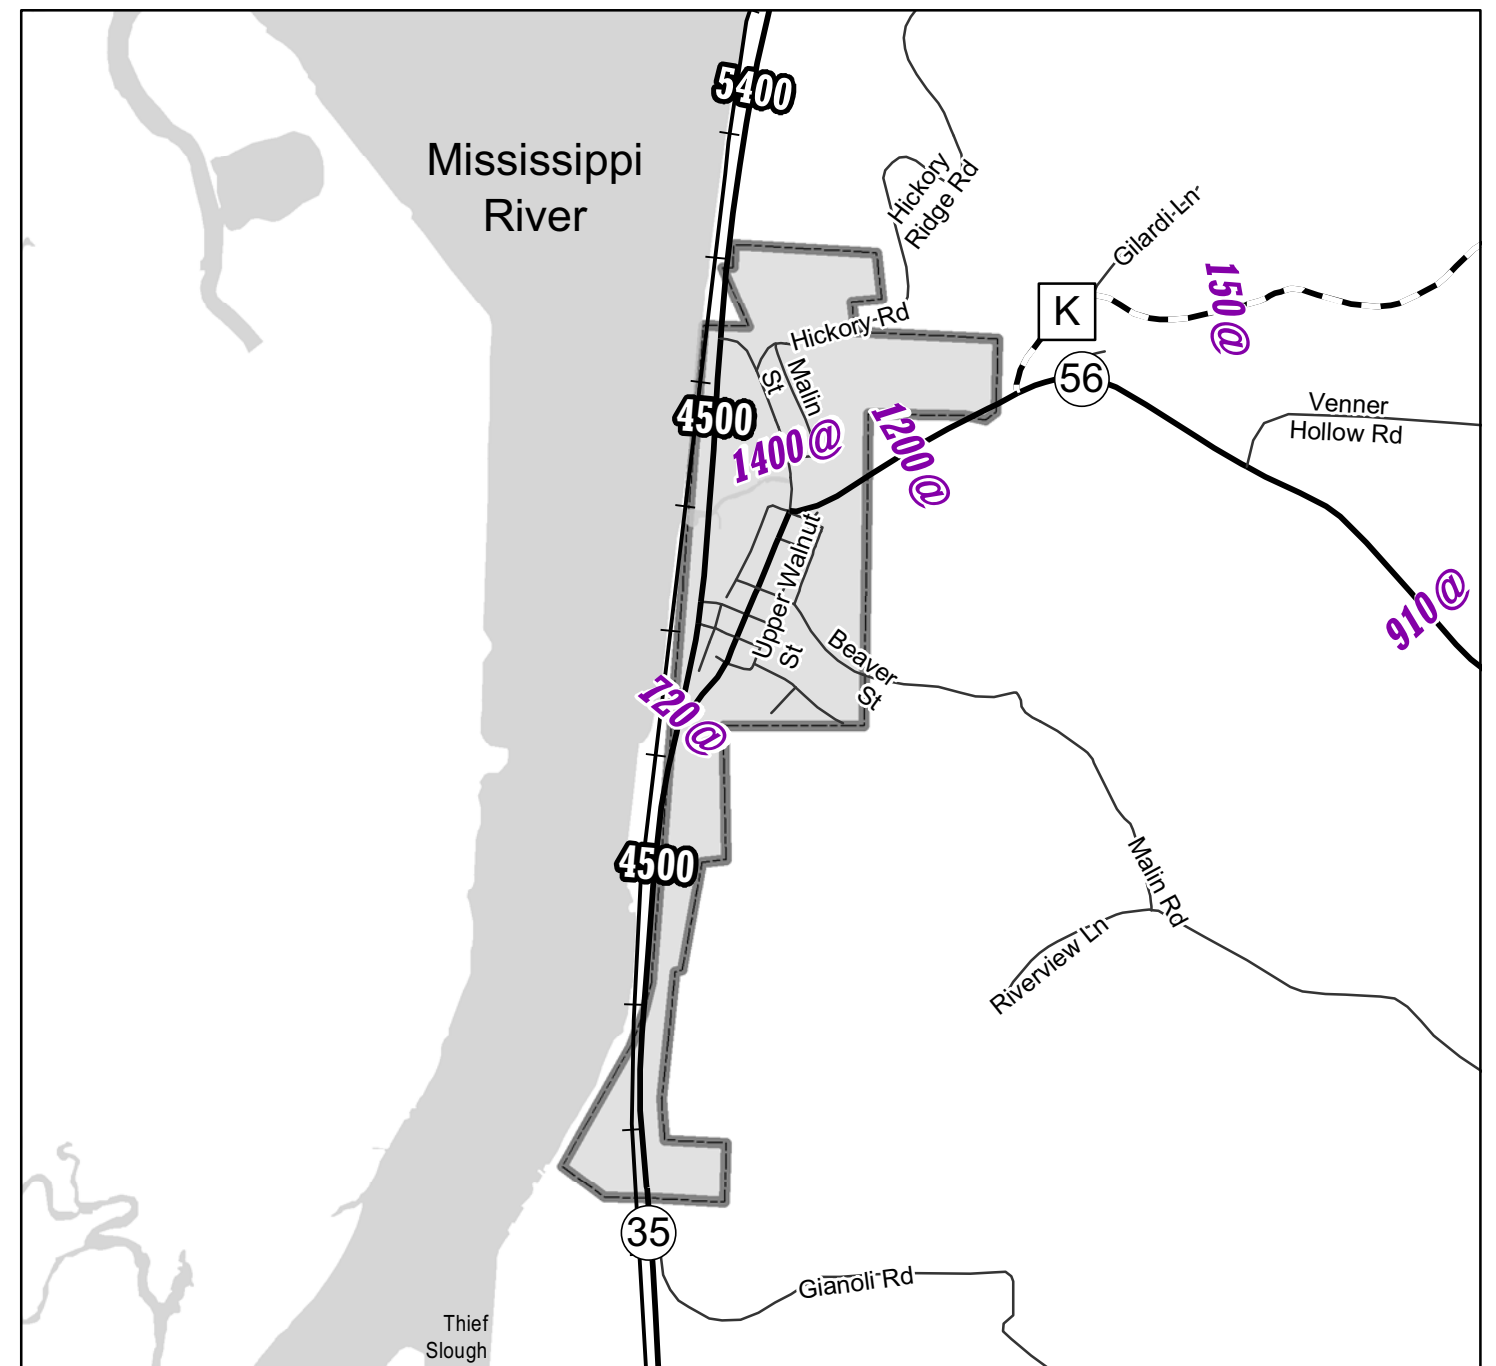

COON VALLEY

LA FARGE

GENOA

READSTOWN

CHASEBURG

9999 - AADT - 2007

- 9999# - AADT - 2006
- 9999* - AADT - 2005
- 9999@ - AADT - 2004
- 9999^ - AADT - 2003
- 9999~ - AADT - 2002
- 9999x - AADT - 2001 or older
- Character following AADT on map designates year
- AADT for RAMPS lie parallel to road
- AADT for Roads lie perpendicular to road

Legend

- IH
- USH
- STH
- - - - CTH
- Local Roads
- Railroads

2007

INSETS 1 of 2

VERNON County

Annual Average Daily Traffic