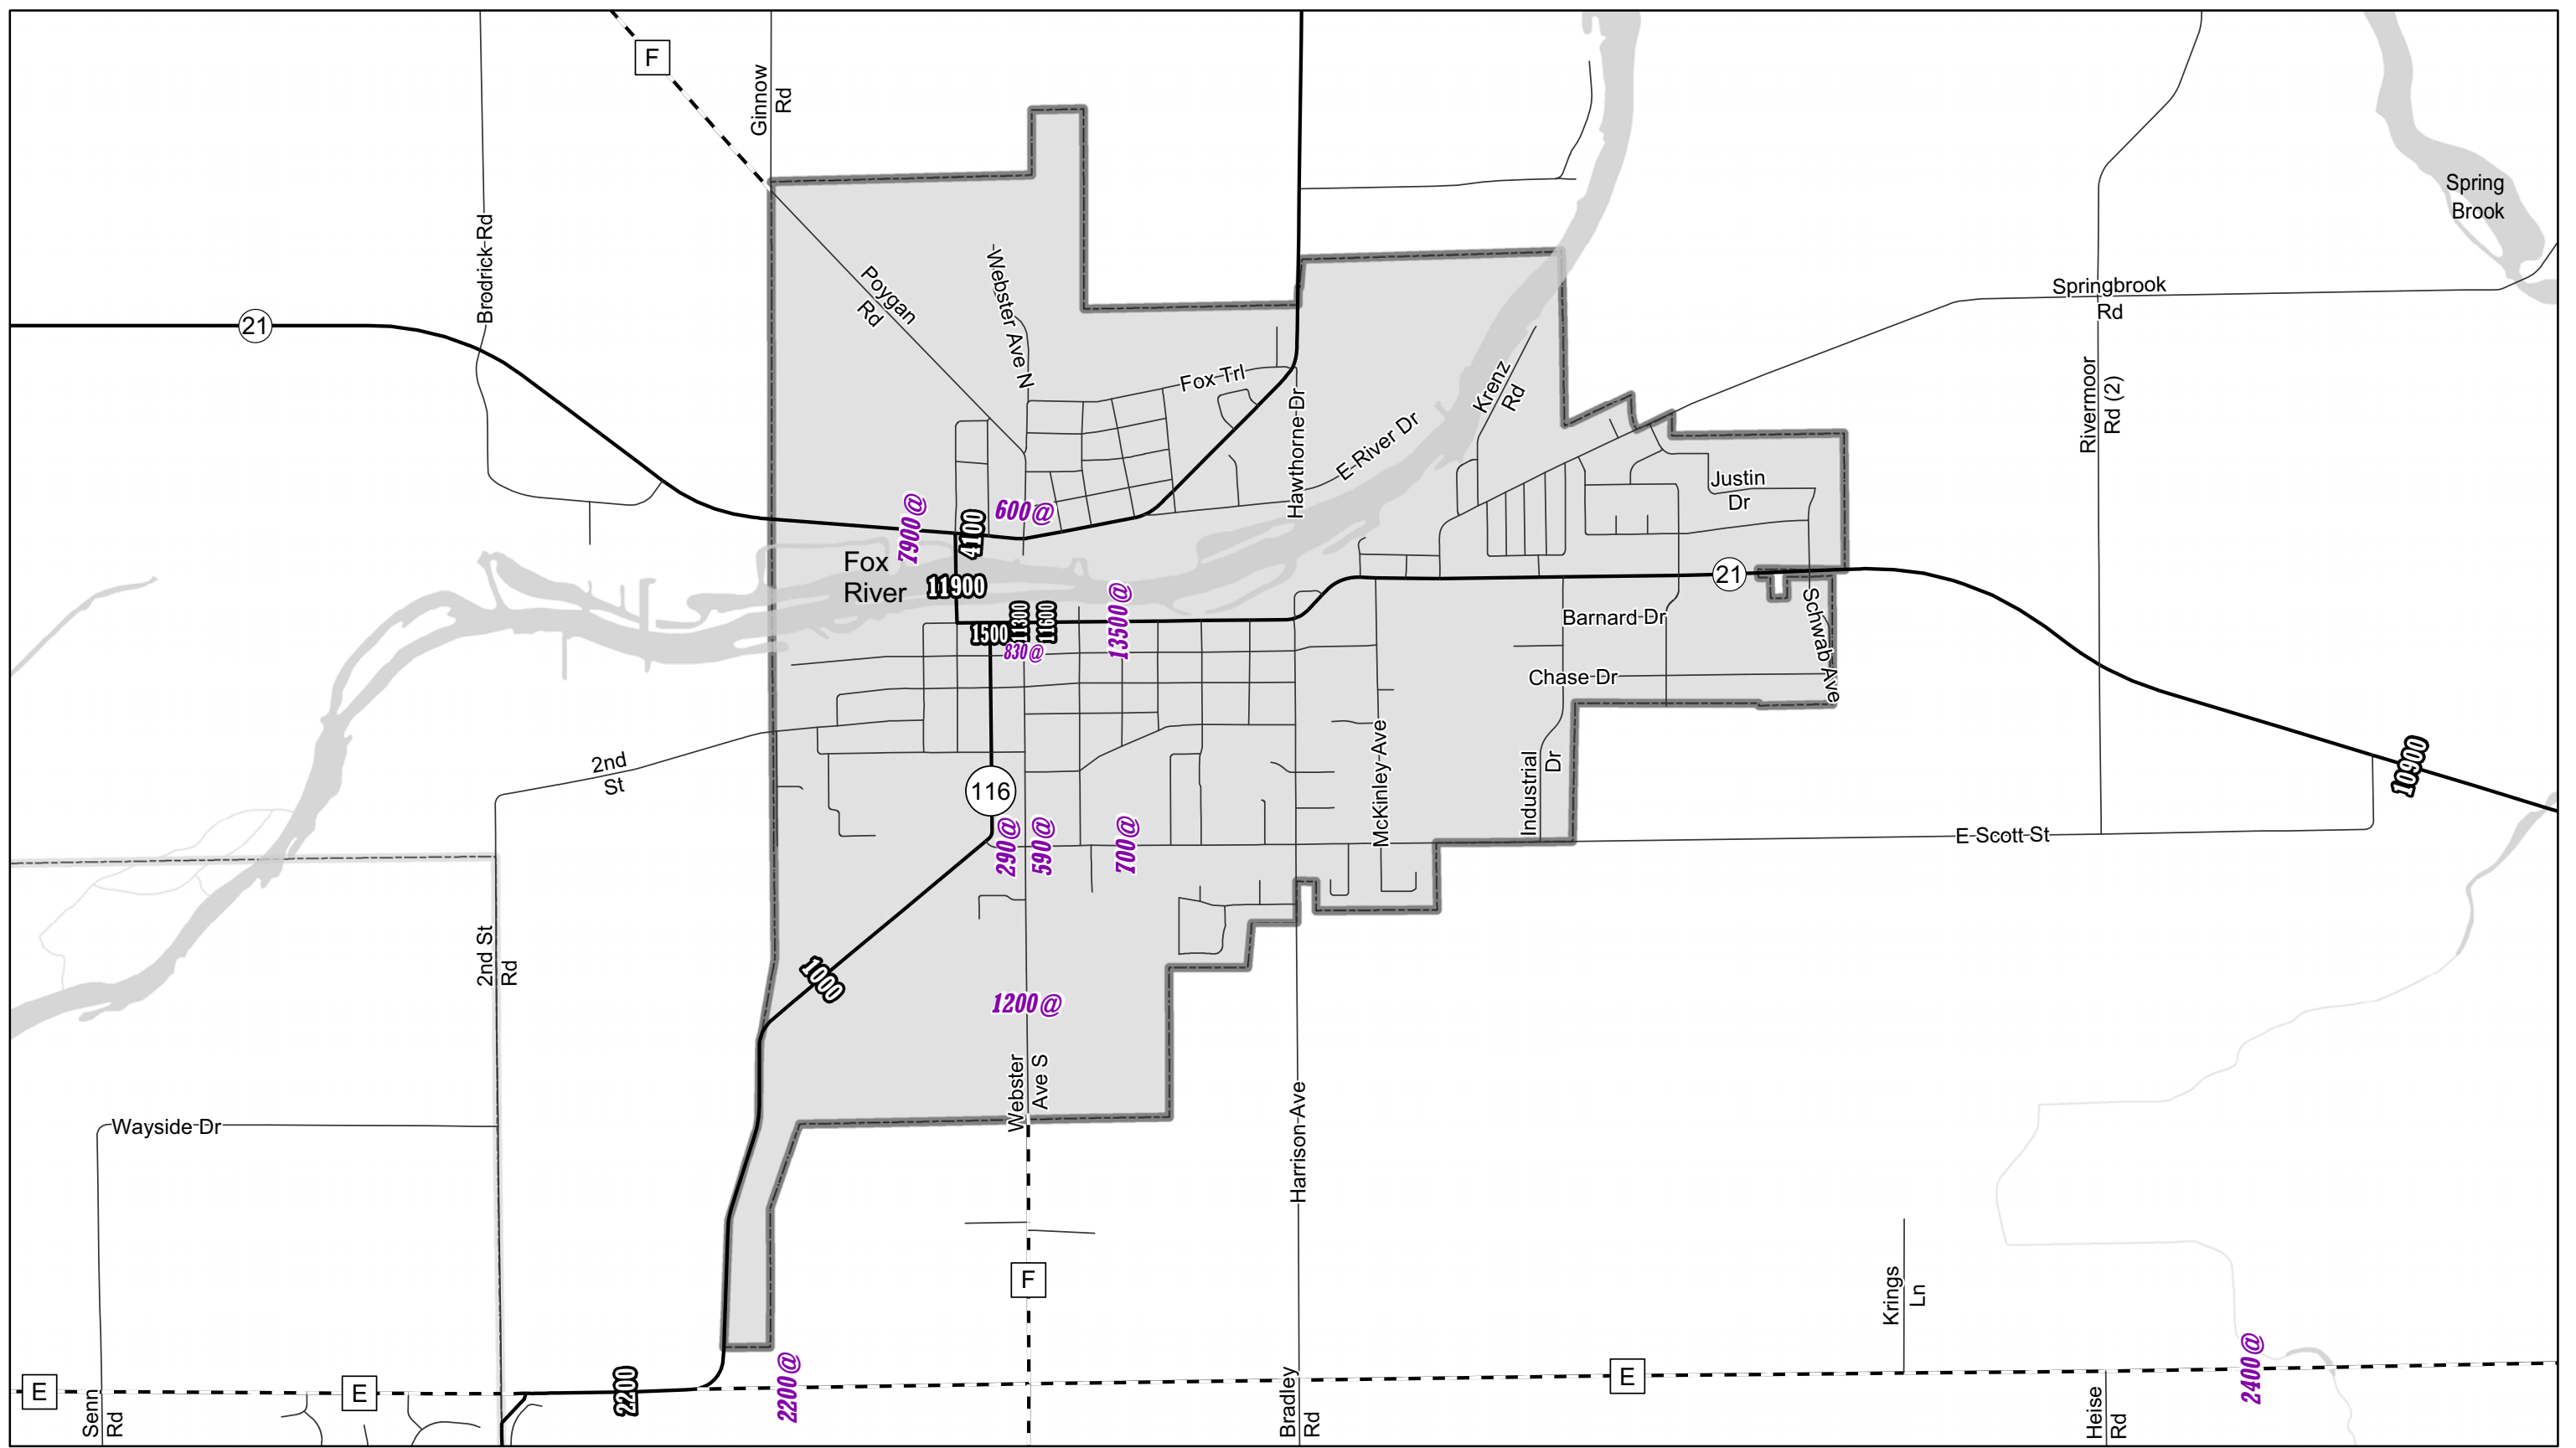

WINNECONNE

OMRO

9999 - AADT - 2007

- 9999# - AADT - 2006
- 9999* - AADT - 2005
- 9999@ - AADT - 2004
- 9999^ - AADT - 2003
- 9999~ - AADT - 2002
- 9999x - AADT - 2001 or older
- Character following AADT on map designates year
- AADT for RAMPS lie parallel to road
- AADT for Roads lie perpendicular to road

Legend

- IH
- USH
- STH
- - - CTH
- Local Roads
- Railroads

2007

INSETS

WINNEBAGO County

Annual Average Daily Traffic