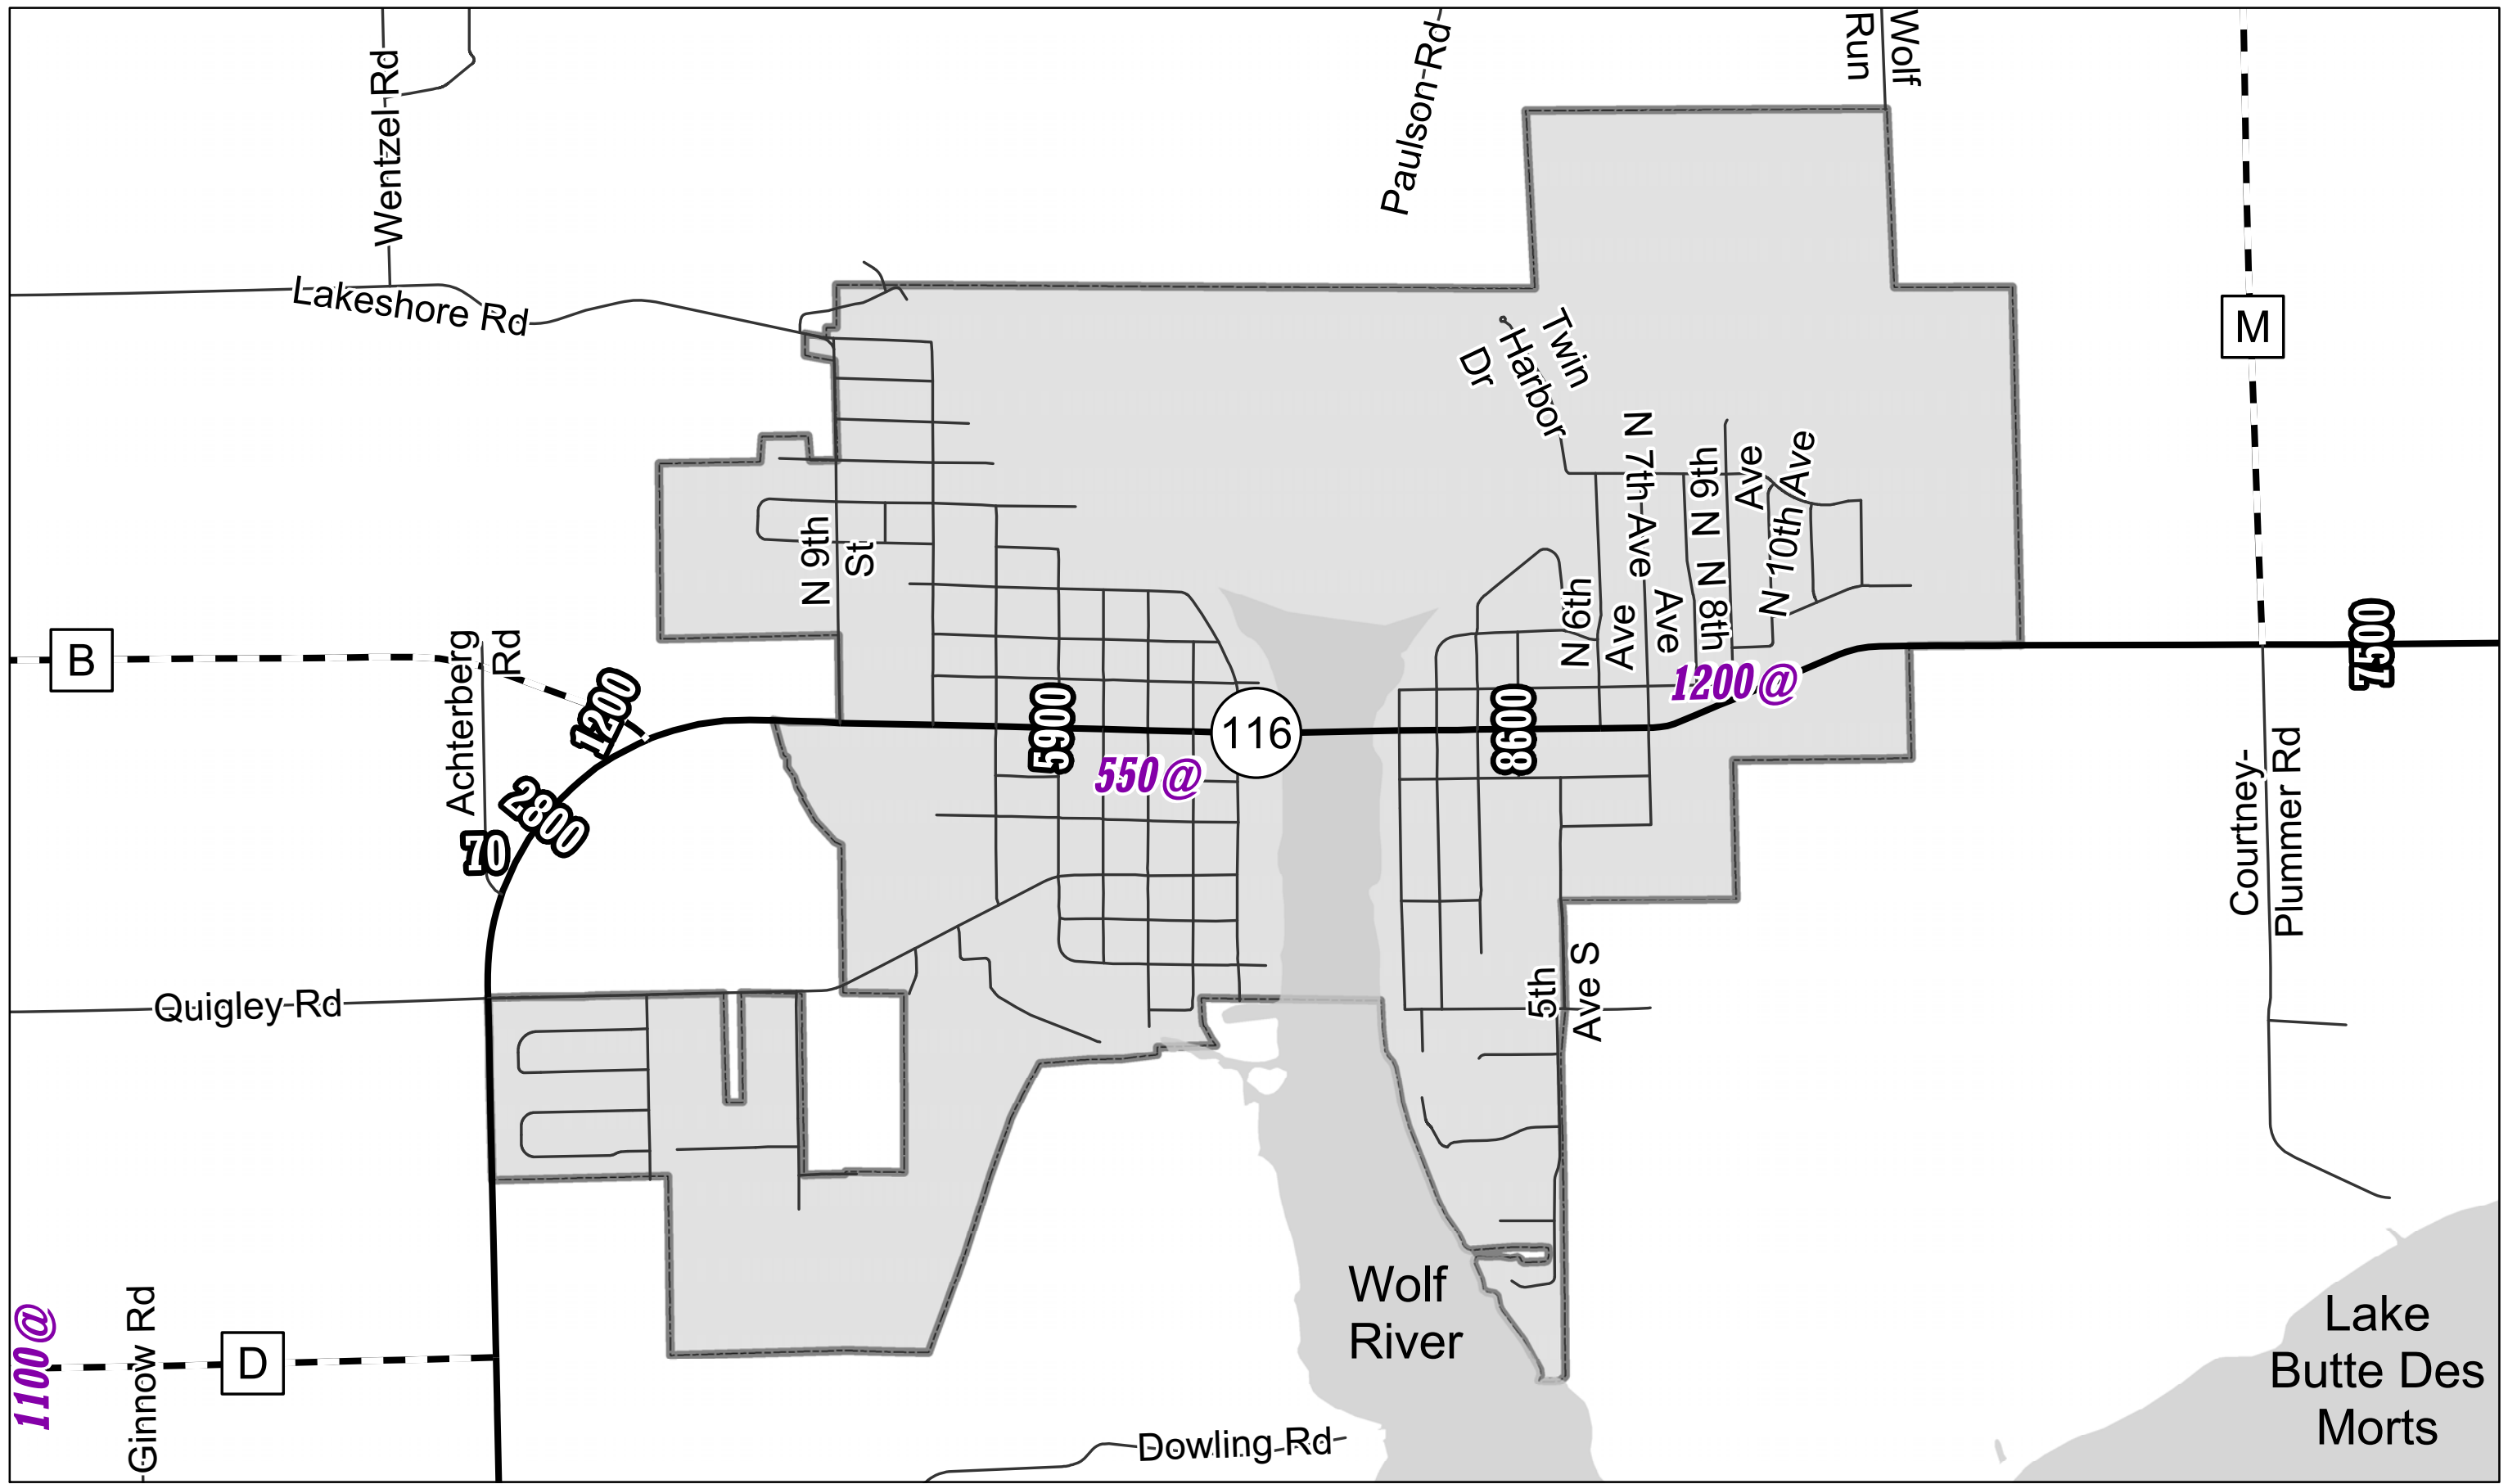

WINNECONNE

OMRO

9999 - AADT - 2007

- 9999# - AADT - 2006
- 9999* - AADT - 2005
- 9999@ - AADT - 2004
- 9999^ - AADT - 2003
- 9999~ - AADT - 2002
- 9999x - AADT - 2001 or older
- Character following AADT on map designates year
- AADT for RAMPS lie parallel to road
- AADT for Roads lie perpendicular to road

Legend

- IH
- USH
- STH
- - - CTH
- Local Roads
- Railroads

2007

INSETS

WINNEBAGO County

Annual Average Daily Traffic