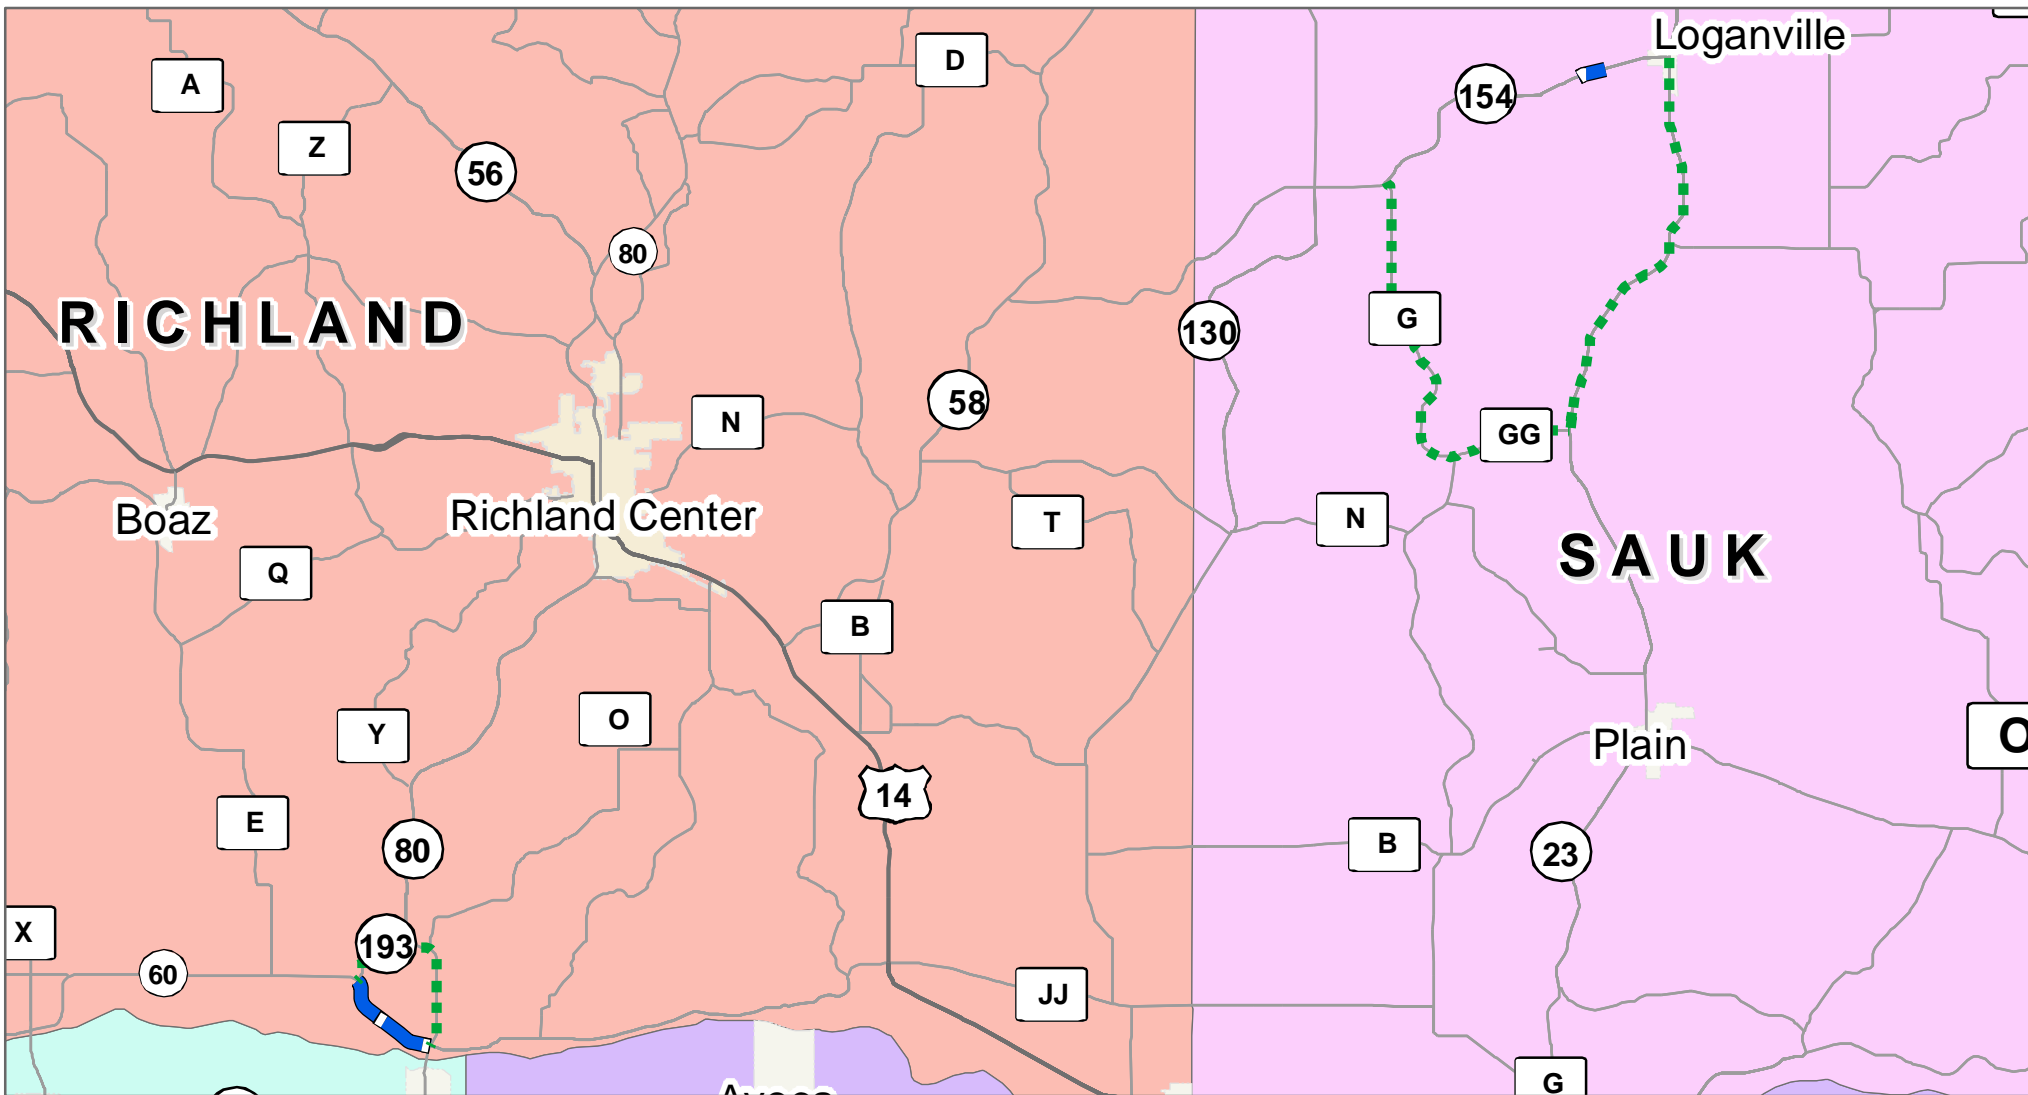

Road Closures and Detours due to Flooding

November 26, 2007
10:00 a.m.

Legend

-  Closure
-  Detour

This data was created for use by the Wisconsin Department of Transportation (WisDOT). Any other use or recompilation of the information, while not prohibited, is the sole responsibility of the user. WisDOT expressly disclaims all liability regarding fitness of the use of the information for other than WisDOT business. No liability, either expressed or implied, is assumed by WisDOT, or their employees, for the accuracy of the data delineated herein.